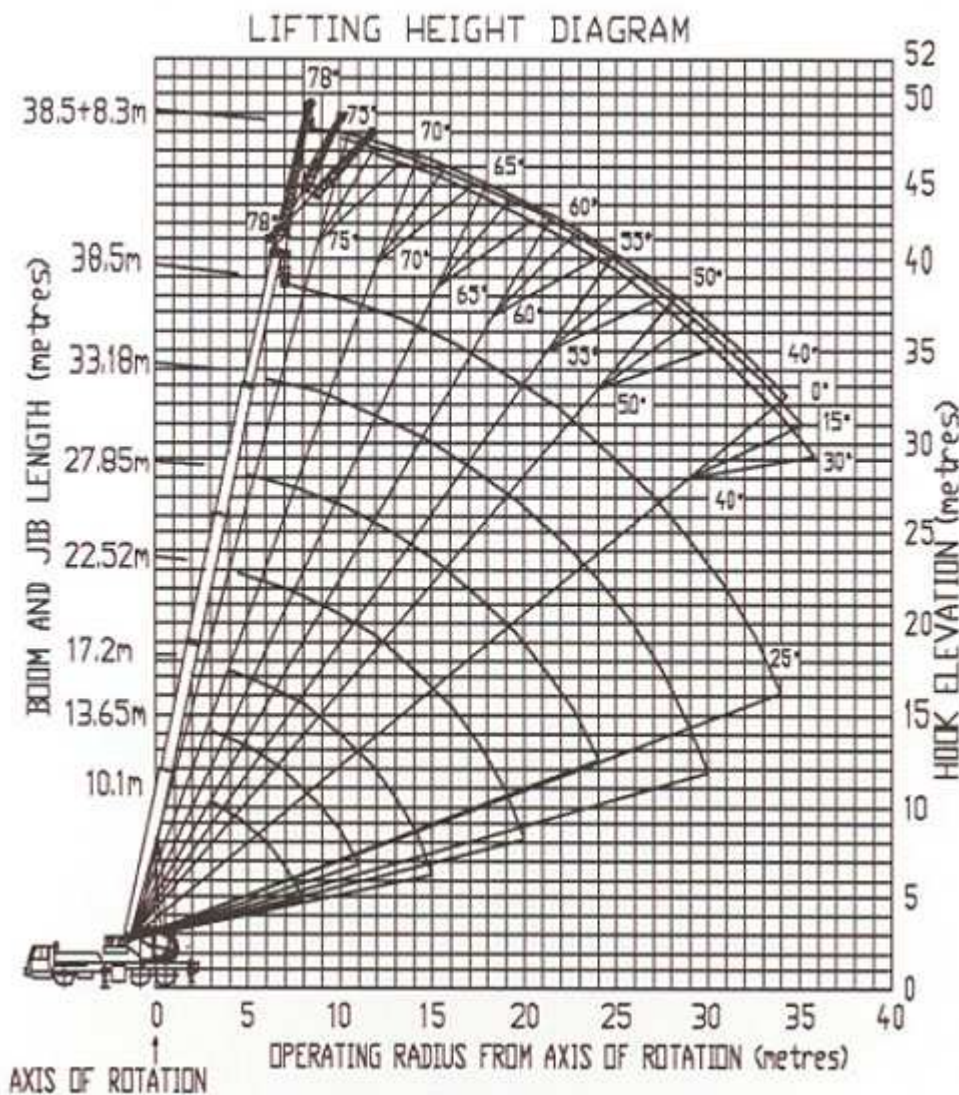

www.pktrucks.com